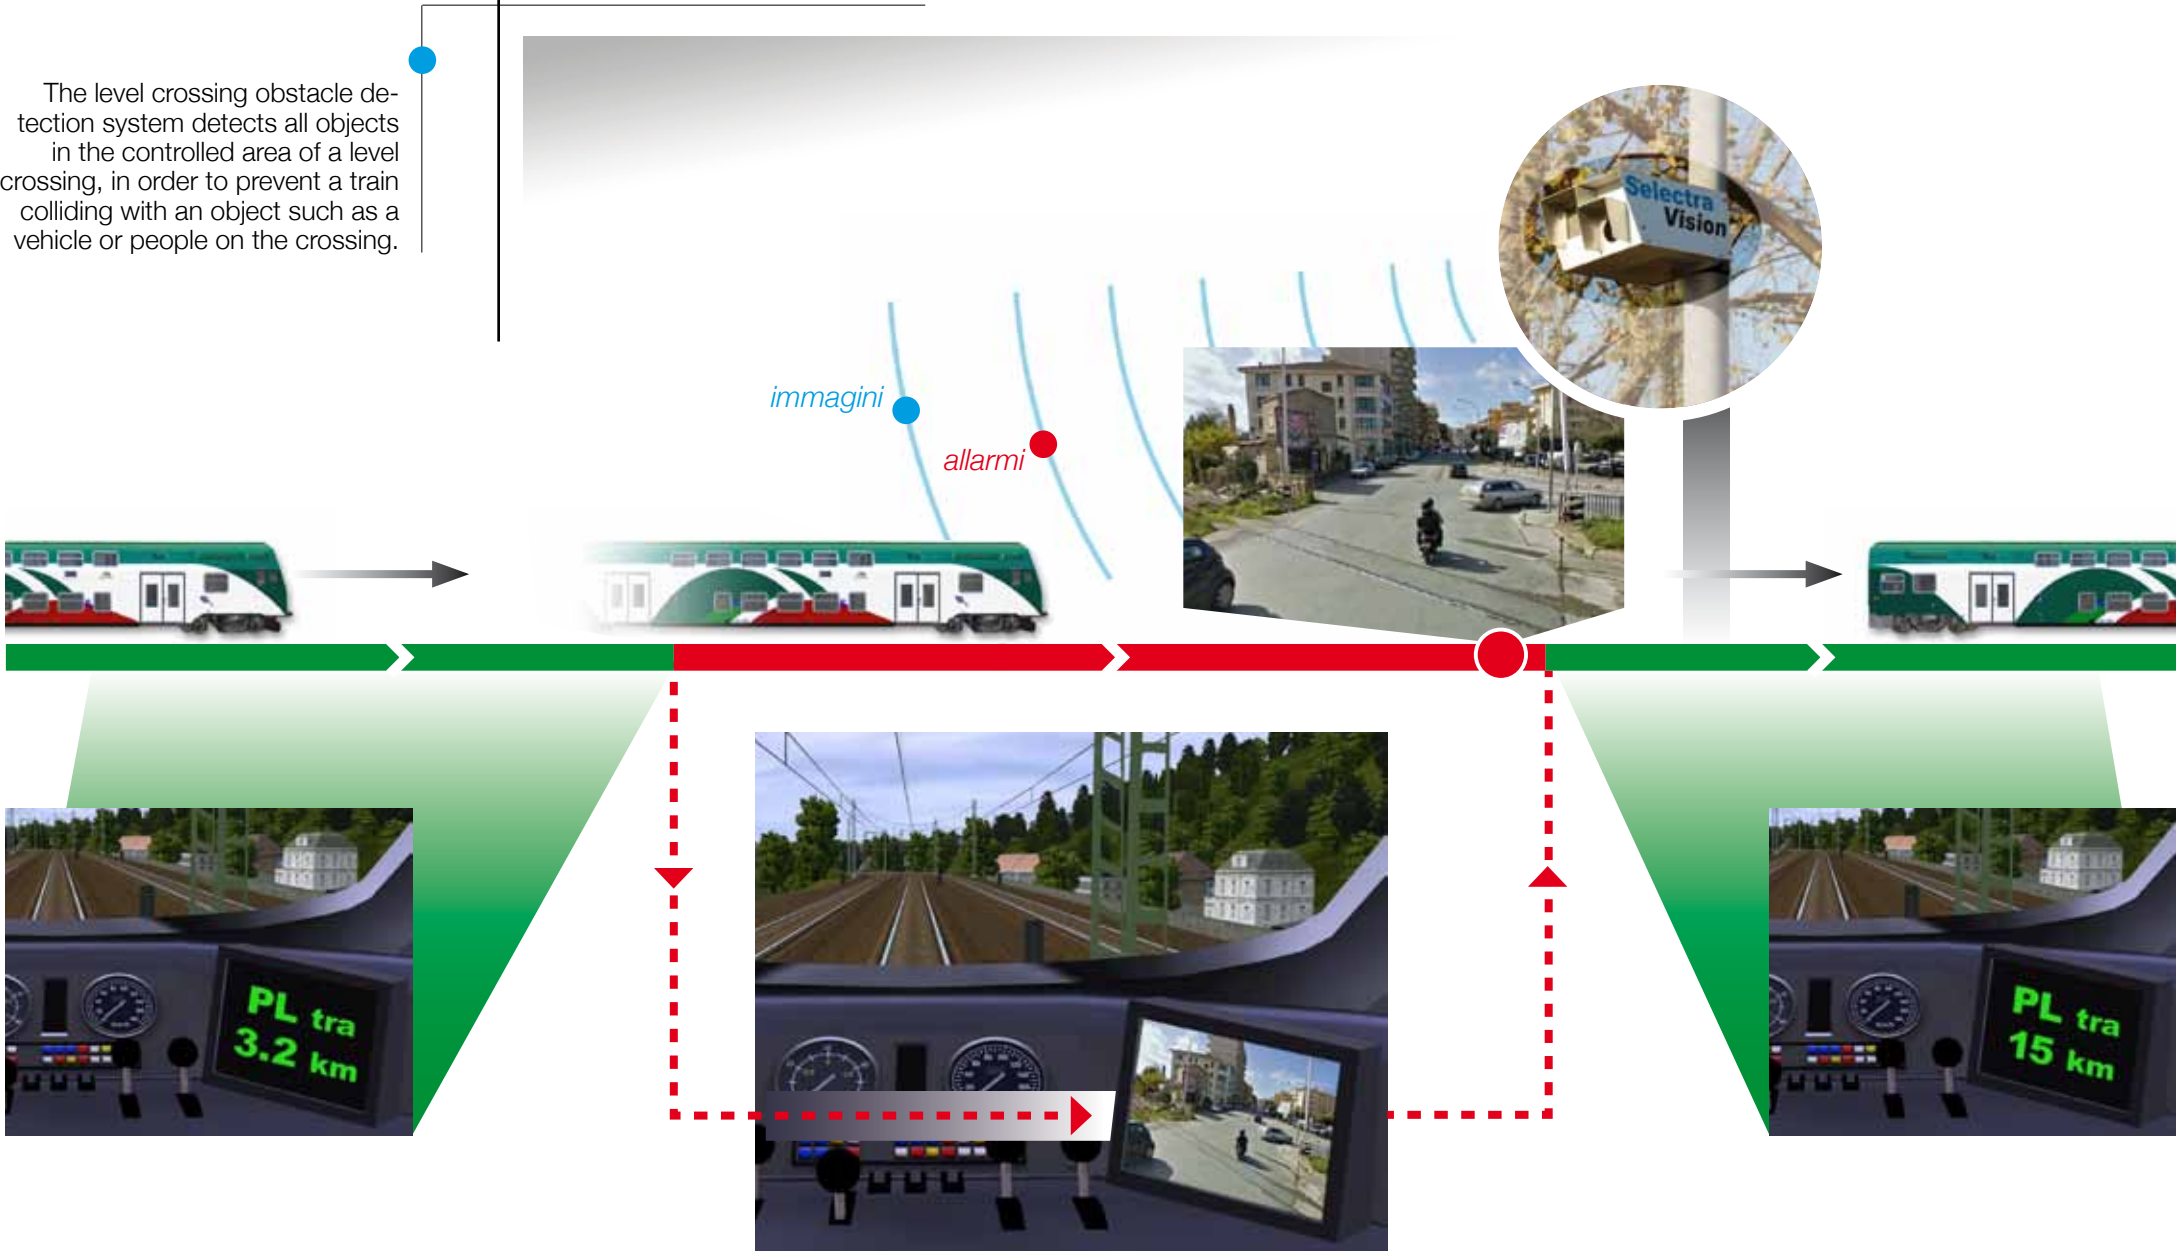

# LXS Level Crossing Surveillance

Surveillance system for the detection of any obstacles in the level crossing

The level crossing obstacle detection system detects all objects in the controlled area of a level crossing, in order to prevent a train colliding with an object such as a vehicle or people on the crossing.

## LXS Level Crossing Surveillance

*Surveillance system for the detection of any obstacles in the level crossing*

The level crossing obstacle detection system detects all objects in the controlled area of a level crossing, in order to prevent a train colliding with an object such as a vehicle or people on the crossing.